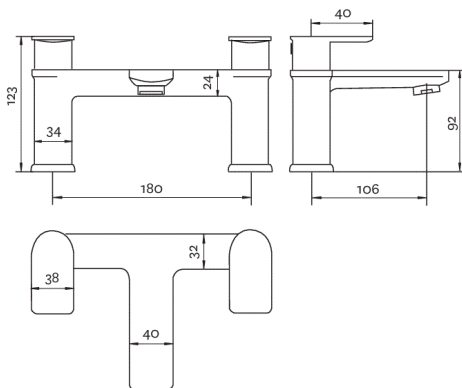

Zonos

Zonos Bath Filler

Product Code: ZON108

Finish: Chrome

Features

- **Construction:** Brass
- **Valve/Cartridge type:** Ceramic Disc
- **Supply:** Suitable For All Plumbing Systems
- **Working Pressures:** 0.3 - 5.0 bar
- **Inlet connections:** 3/4" BSP
- **Flexi or Copper:** N/A

- 1/4 Turn Ceramic Disc Handless Ensure A Smooth Operation And Longer Life
- Products Which Are Easy To Use By All The Family
- In Full Colour Packaging

*Please refer to website for full warranty details.

Flow (Bar - l/min, open outlet)

Spout

Flow 0.1	Flow 0.3	Flow 0.5	Flow 1.0	Flow 2.0	Flow 3.0	Flow 4.0	Flow 5.0
3.5	5.2	6.8	9.8	14	17.2	19.8	22.2

2310340