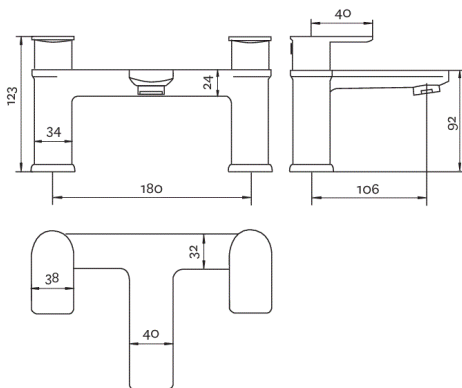

Zonos

Zonos Bath Filler

Product Code: ZON108

Finish: Chrome

Features

- **Construction:** Brass
- **Valve/Cartridge type:** Ceramic Disc
- **Supply:** Suitable For Low Pressure Systems
- **Working Pressures:** 0.3 - 5.0 bar
- **Inlet connections:** 3/4" BSP
- **Flexi or Copper:** N/A

- 1/4 Turn Ceramic Disc Handless Ensure A Smooth Operation And Longer Life
- Products Which Are Easy To Use By All The Family
- In Full Colour Packaging

*Please refer to website for full warranty details.

Flow (Bar - l/min, open outlet)

Spout

Flow 0.1	Flow 0.3	Flow 0.5	Flow 1.0	Flow 2.0	Flow 3.0	Flow 4.0	Flow 5.0
3.5	5.2	6.8	9.8	14	17.2	19.8	22.2

2310340