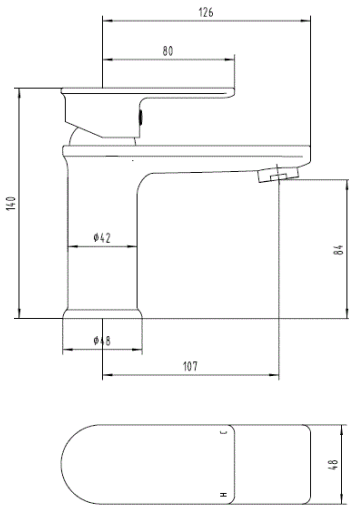

Zonos

Zonos Basin Mixer

Product Code: ZON113

Finish: Chrome

Features

- **Construction:** Brass
- **Valve/Cartridge type:** 35mm Ceramic Cartridge
- **Supply:** Suitable For Low Pressure Systems
- **Working Pressures:** 0.1 - 5.0 bar
- **Inlet connections:** 1/2" BSP
- **Flexi or Copper:** Flexi Tails - M10 - 400mm

- Ceramic Cartridge For Smooth Operation And Longer Life
- Comes Complete With Press Top Waste
- Products Which Are Easy To Use By All The Family
- In Full Colour Packaging

*Please refer to website for full warranty details.

Flow (Bar - l/min, open outlet)

Spout

Flow 0.1	Flow 0.3	Flow 0.5	Flow 1.0	Flow 2.0	Flow 3.0	Flow 4.0	Flow 5.0
2.7	4.2	5.6	8.1	11.6	14.3	16.6	18.5

2402722

240204044