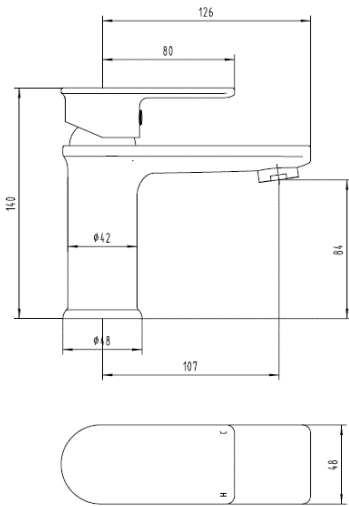

Zonos

Zonos Basin Mixer & Press Top Waste

Product Code: ZON113

Finish: Chrome

Features

- **Construction:** Brass
- **Valve/Cartridge type:** 35mm Ceramic Cartridge
- **Supply:** Suitable For Low Pressure Systems
- **Working Pressures:** 0.1 - 5.0 bar
- **Inlet connections:** 1/2" BSP
- **Flexi or Copper:** Flexi Tails - M10 - 400mm

- Ceramic Cartridge For Smooth Operation And Longer Life
- Comes Complete With Press Top Waste
- Products Which Are Easy To Use By All The Family
- In Full Colour Packaging

*Please refer to website for full warranty details.

Flow (Bar - l/min, open outlet)

Spout

Flow 0.1	Flow 0.3	Flow 0.5	Flow 1.0	Flow 2.0	Flow 3.0	Flow 4.0	Flow 5.0
2.7	4.2	5.6	8.1	11.6	14.3	16.6	18.5

2402722

240204044