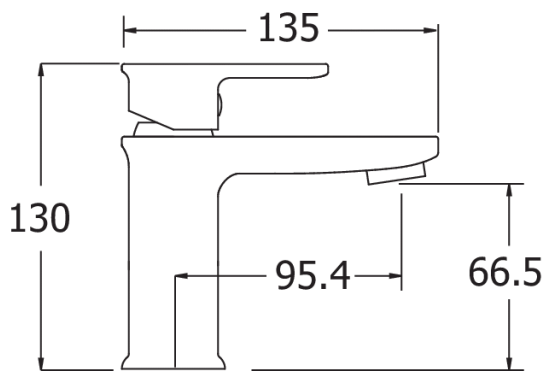

*Please refer to website for full warranty details.